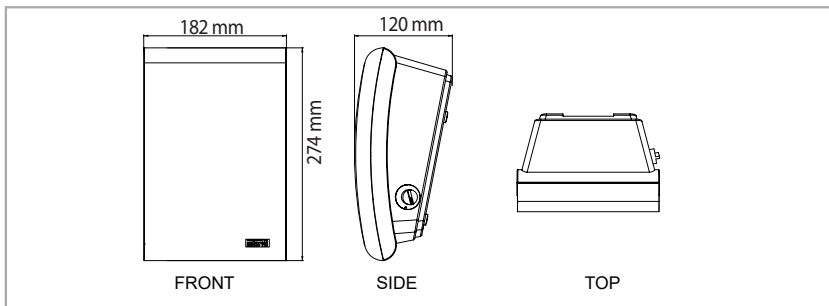

## SPECIFICATION

Model	SWS-10/10A	
Type	6.5" Full-range Wall Speaker	
Unit	6.5"	
Power Handling(AES)	10W	
Input Power	100V	10/5/3W
	70V	-
Impedance	100V	1k/2k/3.3kΩ
	70V	-
	LOW	-
Power Selection	Rotary Switch (A Ver.)	
Frequency Response (-10dB)	160Hz ~ 10kHz	
Sensitivity (1W/1m 300,400,500,600Hz avg.)	91dB	
Maximum SPL	101dB	
Norminal Dispersion (HxV)	120° x 150°	
Input Connector	4P Screw Terminal	
Enclosure Material	HIPS	
Enclosure Color	Black/Ivory	
Grill Material	Jersey	
Grill Color	Black/Ivory	
Weights (Net)	1.34kg	
Dimension (Net, WxHxD, mm)	182 x 274 x 120	
Weather Resistant	-	
Flame Resistant	-	
Certification	-	
Included Accessories	Anchor bolt x 1	

#### DIMENSION