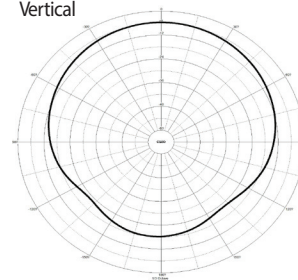

SWS-10(I)

Wall Speaker

TECHNICAL DATA

DIMENSION

FREQUENCY RANGE

POLAR PATTERN

- SWS-10/10A

POLAR PATTERN (1kHz)

Horizontal

Vertical

SPEAKER INSTALLATION GUIDE